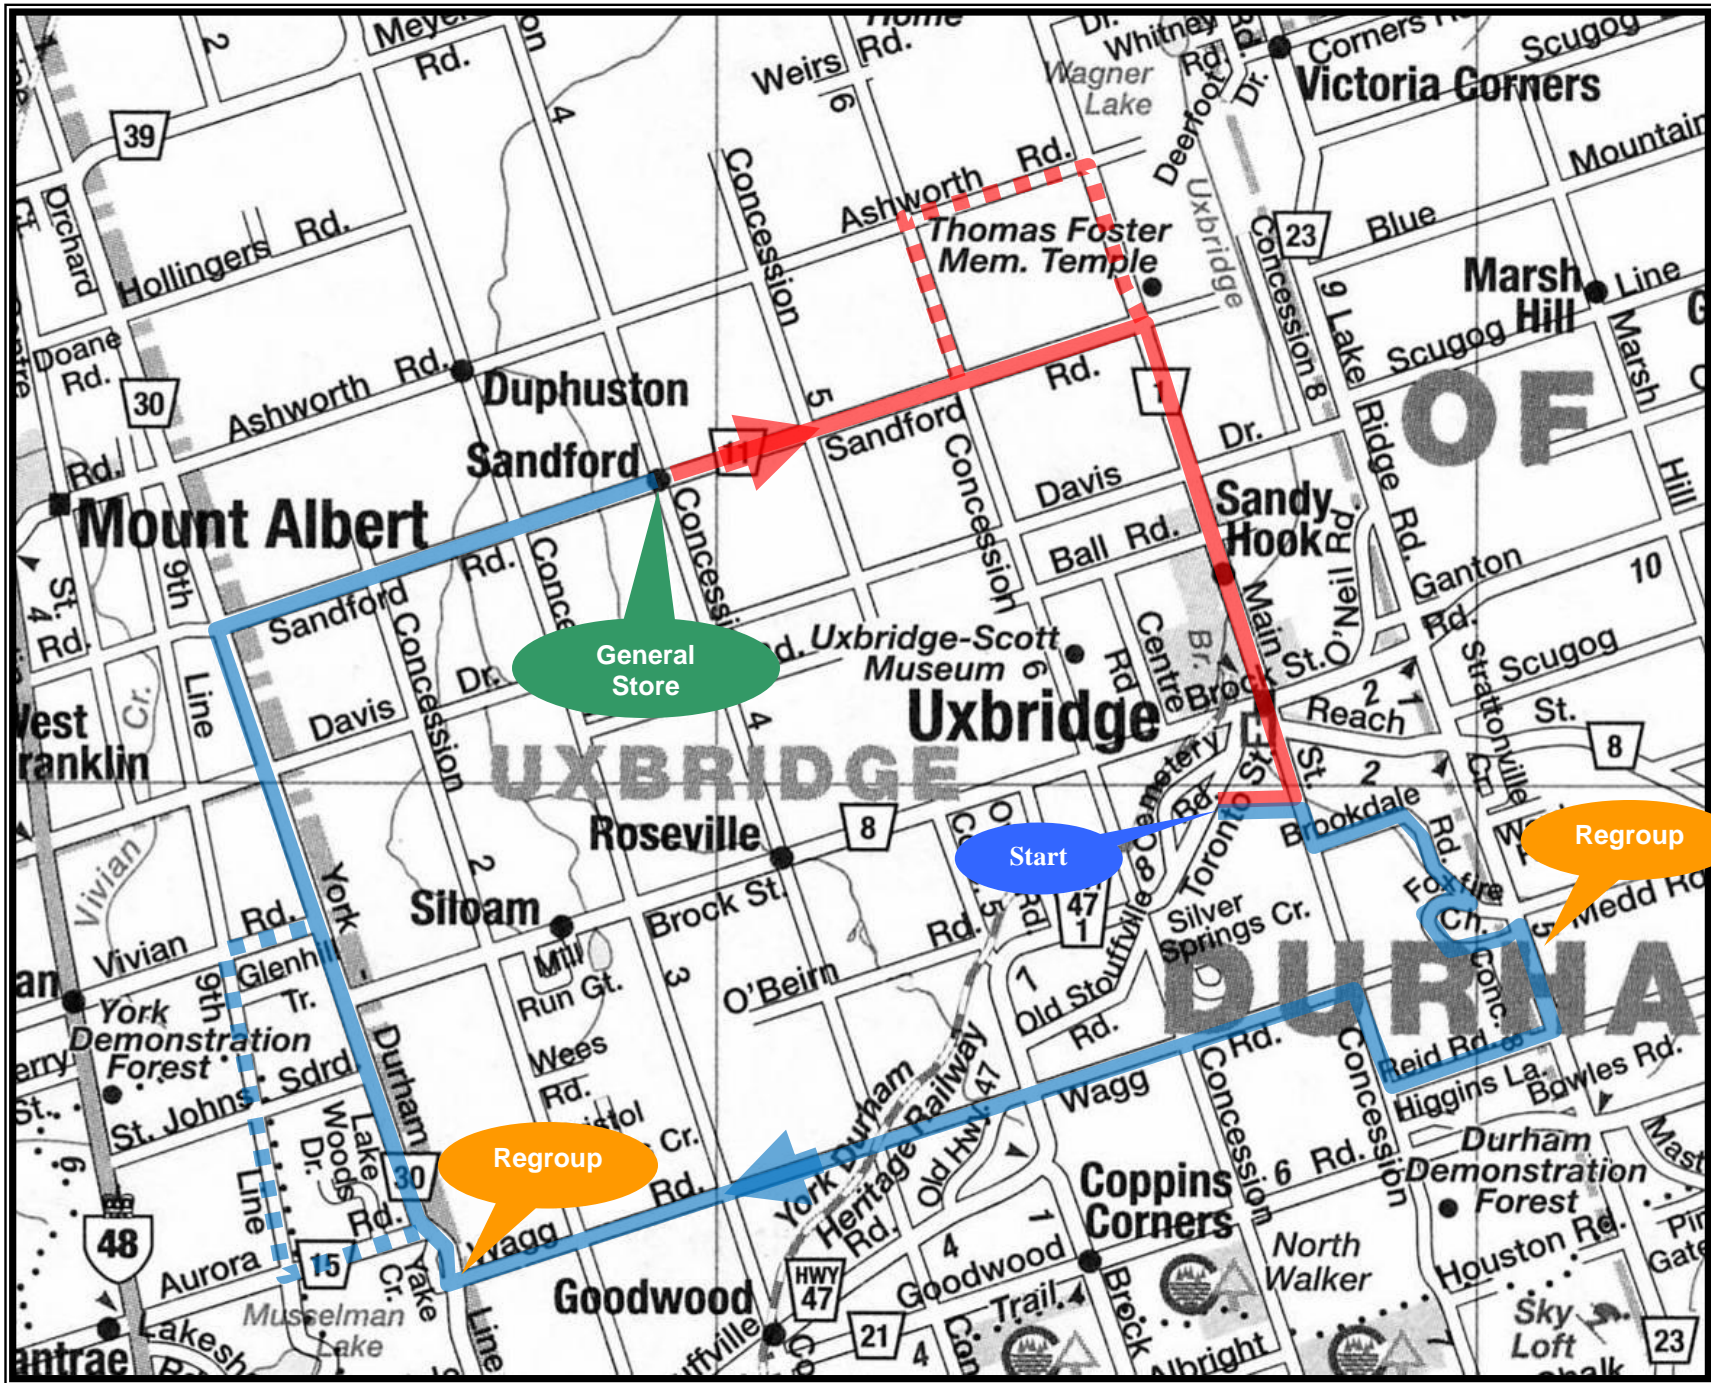

Uxbridge Ride and Swim 53/60 km

Turn by turn, 53 and 60 km

Turn by turn, 60 km finish

Meet at Rexall Drug Store, Elgin Park Dr. in Uxbridge							
0.0	0.0		Elgin Park Dr	24.9	0.8		Aurora Rd/Regional Road 15
1.1	1.1		Concession Road 7	26.5	1.6		Ninth Line
1.8	0.7		Brookdale Rd.	30.7	4.2		Vivian Rd
5.0	3.2		Fox Fire Chase	31.7	1.0		Regional Road 30/York Durham Line
6.5	3.3		Wagg Rd.	35.8	4.1		Regional Road 11/Sandford Rd
7.1	0.6		Wagg Rd (Regroup)	<b>41.9 6.1 Regroup (General Store)</b>			
7.4	0.3		Lakeridge Rd.	45.9	4.0		Concession Road 6
8.6	1.2		Reid Rd.	48.0	2.1		Ashworth Rd.
10.9	2.3		7 <sup>th</sup> Concession	50.0	2.0		Concession 7/Regional Road 1
12.1	1.2		Wagg Rd.	58.4	8.4		Elgin Park Dr
14.2	2.1		Wagg Rd.	<b>59.4 1.0 Back at Parking Lot</b>			
4.3	8.1		Durham Rd. 30 (Regroup)				
<b>LONG RIDE FOLLOWS INSTUCTIONS ON RIGHT SIDE OF PAGE, REGULAR RIDE FOLLOWS INSTRUCTIONS BELOW</b>							
33.3	9.0		Sandford Rd.				
39.4	6.1	<i>Regroup (General Store)</i>					
45.4	6.0		Durham Rd. 1				
51.7	6.3		Elgin				
52.8	1.1	<b>Back at Parking Lot</b>					