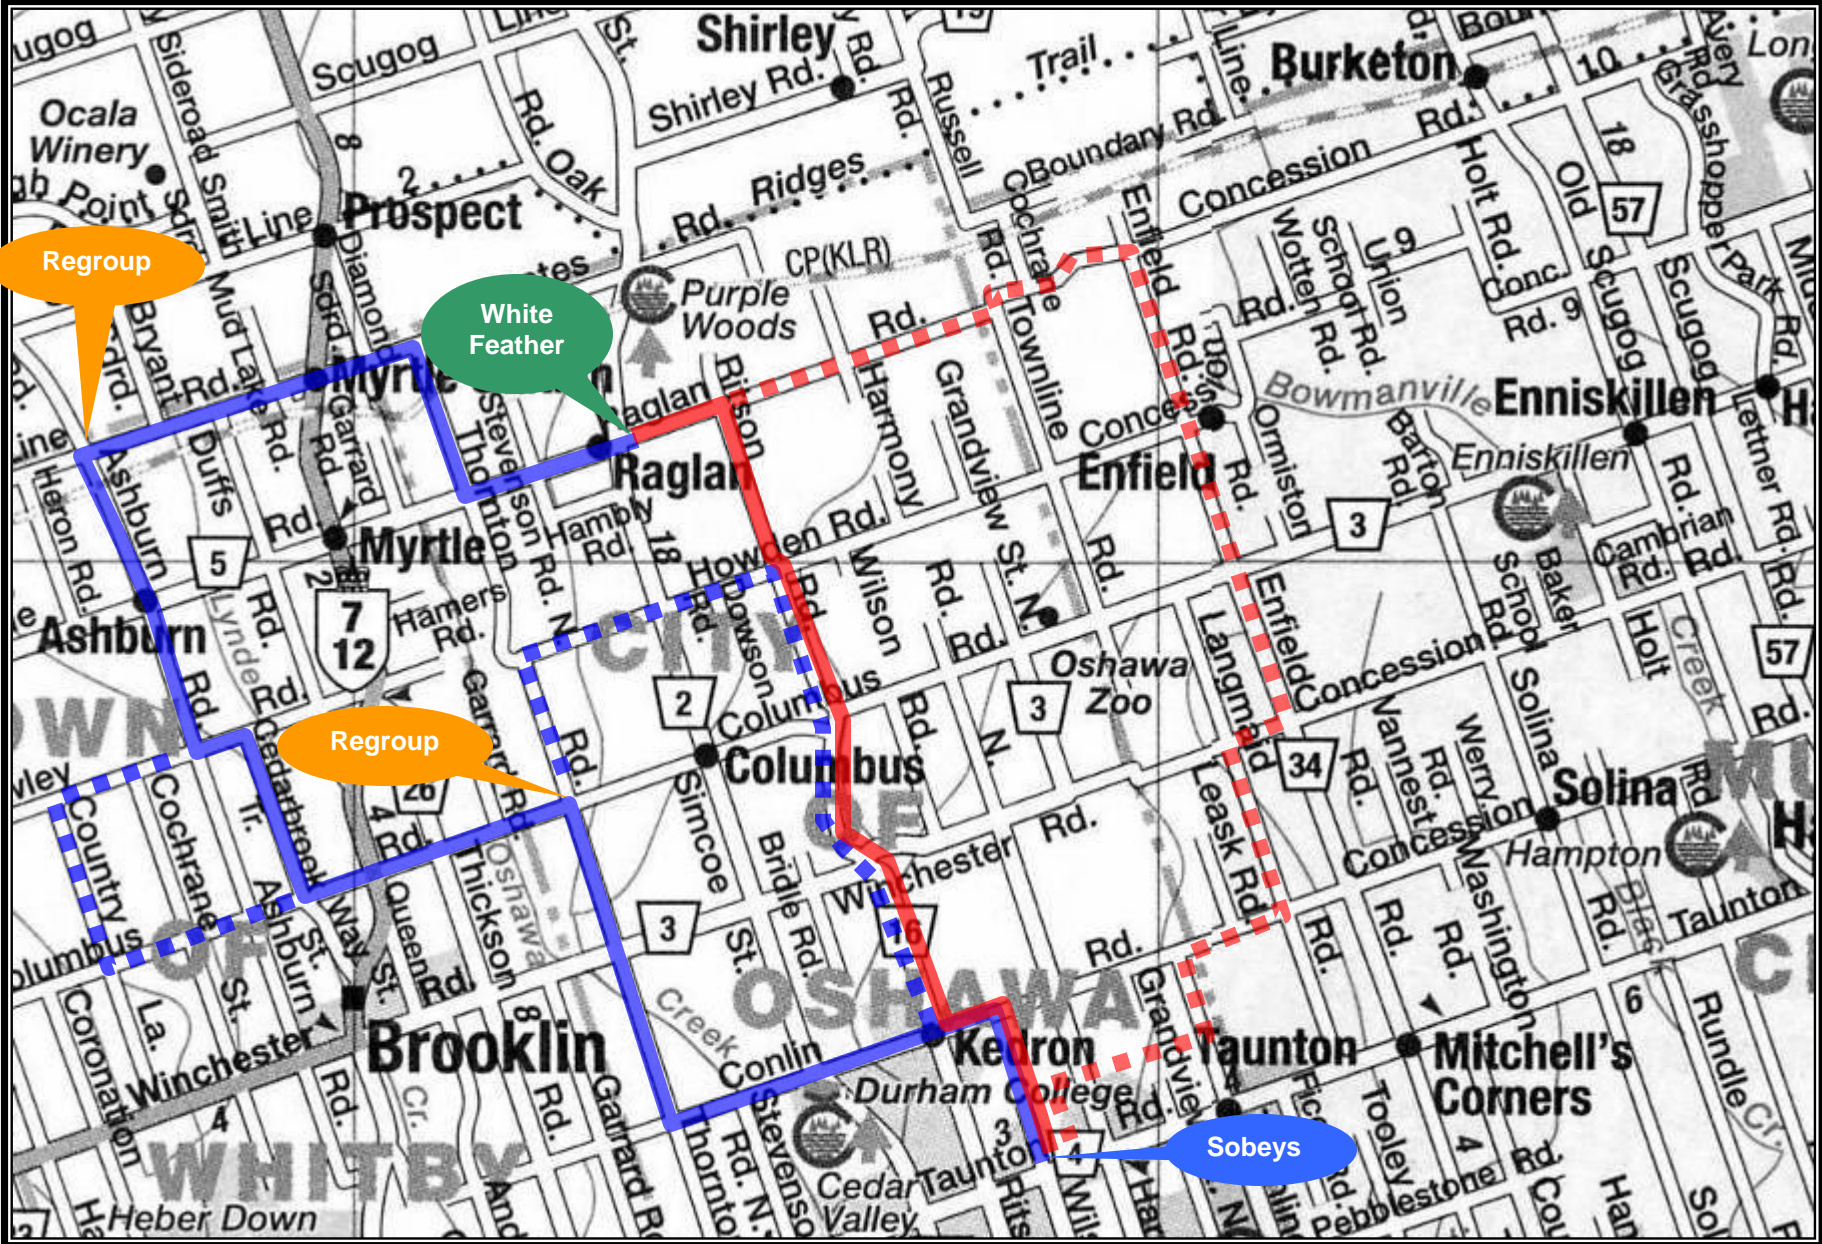

*Sobeys to White Feather 41/58K Map*

## Sobeys Plaza to White Feather 41K Turns

Start from Sobeys Plaza						
				24.5	5.1	↳ Thornton Rd.
0.0	0.0	↳	Wilson Rd.	26.4	2.0	← Raglan Rd.
2.0	2.0	←	Conlin Rd.	28.2	1.8	Stop for a break at White Feather
6.1	4.1	↳	Thornton Rd.	28.2	0.0	Raglan Rd. ( <i>continue east</i> )
10.1	4.0	←	Columbus Rd. ( <i>Regroup</i> )	29.7	1.5	↳ Ritson Rd.
13.4	3.3	↳	Cedarbrook Trail	38.1	8.4	← Conlin Rd.
15.4	2.0	←	Brawley Rd.	38.9	0.8	↳ Wilson Rd.
16.3	0.9	↳	Ashburn Rd.	40.9	2.0	Back at Sobeys
20.3	4.0	↳	Town Line Rd. ( <i>Regroup</i> )			

## *Sobeys Plaza to White Feather 58K Turns*

Start from Sobeys Plaza					
			35.8	0.0	Raglan Rd. ( <i>continue east</i> )
0.0	0.0	→	40.6	4.7	↖ Townline Rd. ( <i>becomes 10<sup>th</sup> Concession</i> )
1.9	1.9	←	42.9	2.3	→ Enfield Rd.
2.7	0.8	→	45.1	2.2	↖ Enfield Rd.
9.0	6.3	←	49.2	4.1	→ 7 <sup>th</sup> Concession
12.2	3.3	↖	50.0	0.8	← Langmaid Rd.
14.2	2.0	→	52.1	2.1	→ 6 <sup>th</sup> Concession
20.0	5.8	→	53.3	1.2	← Townline Rd.
22.1	2.0	→	54.7	1.4	→ Coldstream
23.7	1.6	←	56.9	2.2	← Clearbrook
27.8	4.1	→	57.7	0.8	Back at Sobeys
31.9	4.1	→			
33.9	2.0	←			
35.8	1.9				Stop for a break at White Feather