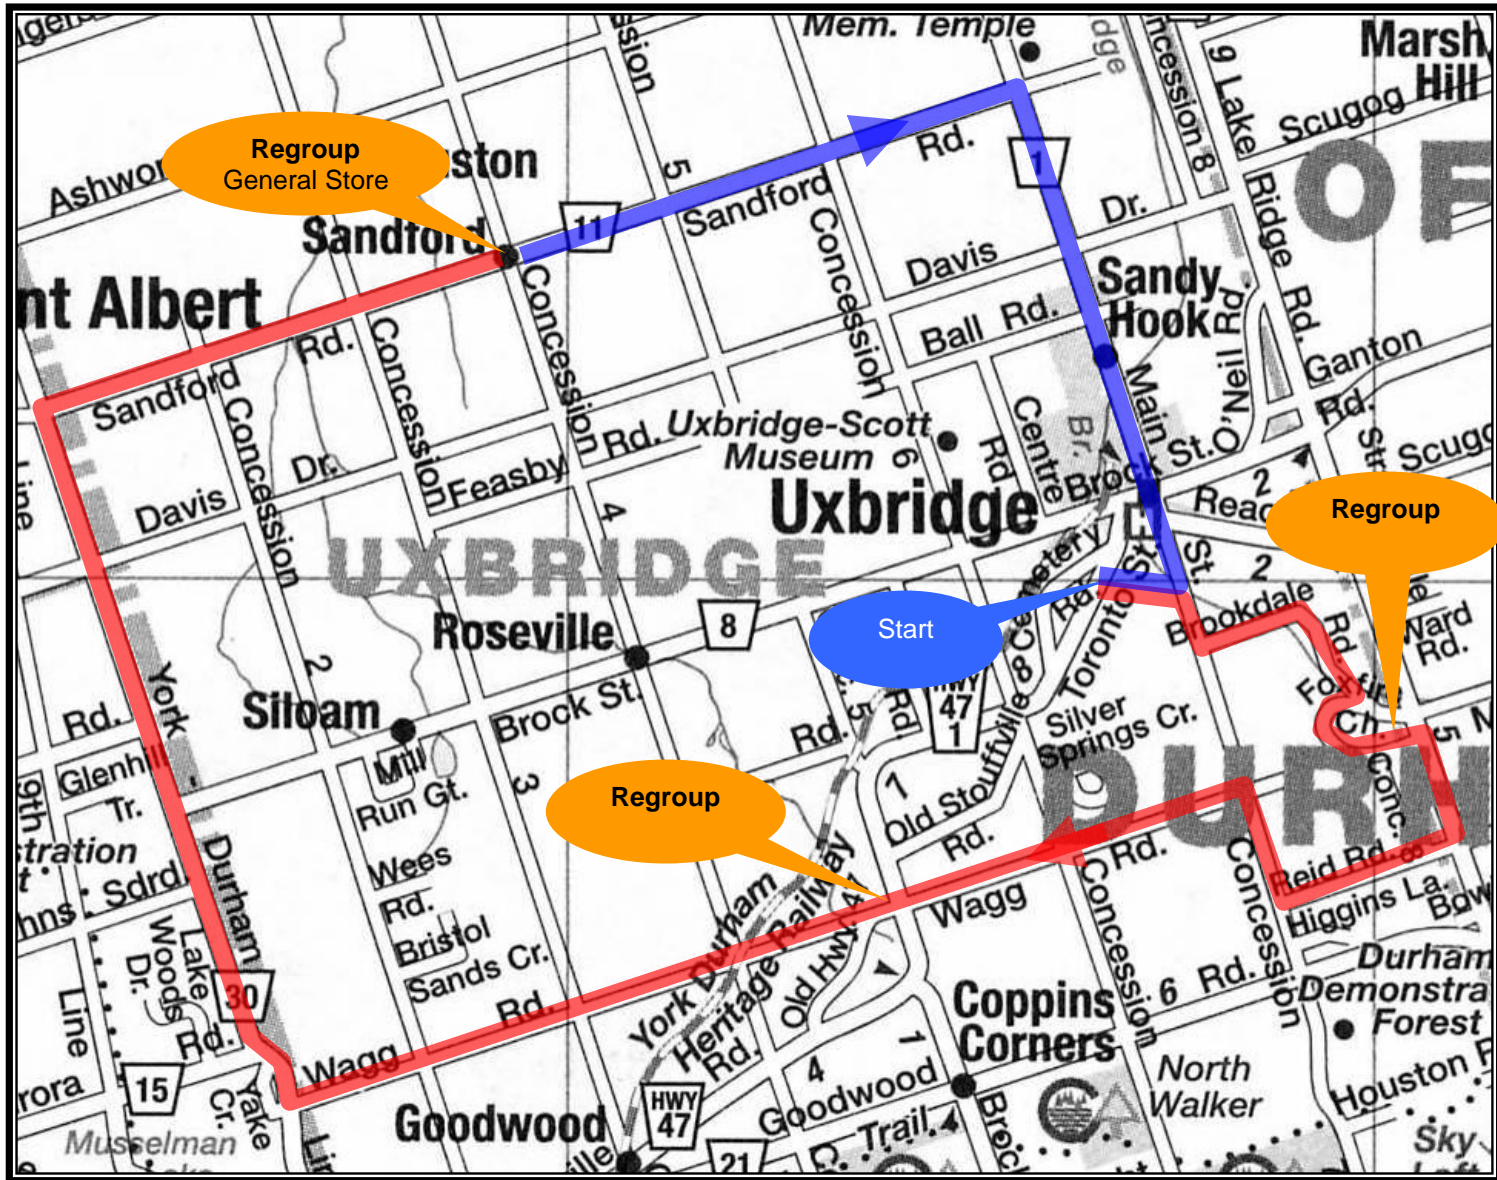

# Uxbridge ride and swim 53K

## Uxbridge ride and swim 53K

Meet at Rexall Drug Store, Elgin Park Dr. in Uxbridge			
0.0	0.0		Elgin Park Drive
1.1	1.1		7 <sup>th</sup> Concession
1.8	0.7		Brookdale Rd.
5.0	3.2		Fox Fire Chase
6.5	3.3		Wagg Rd.
7.1	0.6		Wagg Rd (Regroup)
7.4	0.3		Lakeridge Rd.
8.6	1.2		Reid Rd.
10.9	2.3		7 <sup>th</sup> Concession
12.1	1.2		Wagg Rd.
14.2	2.1		Wagg Rd.
16.2	2.0		Regroup (after crossing Hwy47)
24.3	8.1		Durham Rd. 30
33.3	9.0		Sandford Rd.
39.4	6.1		Regroup (General Store)
45.4	6.0		Durham Rd. 1
51.7	6.3		Elgin
52.8	1.1		Back at Parking Lot