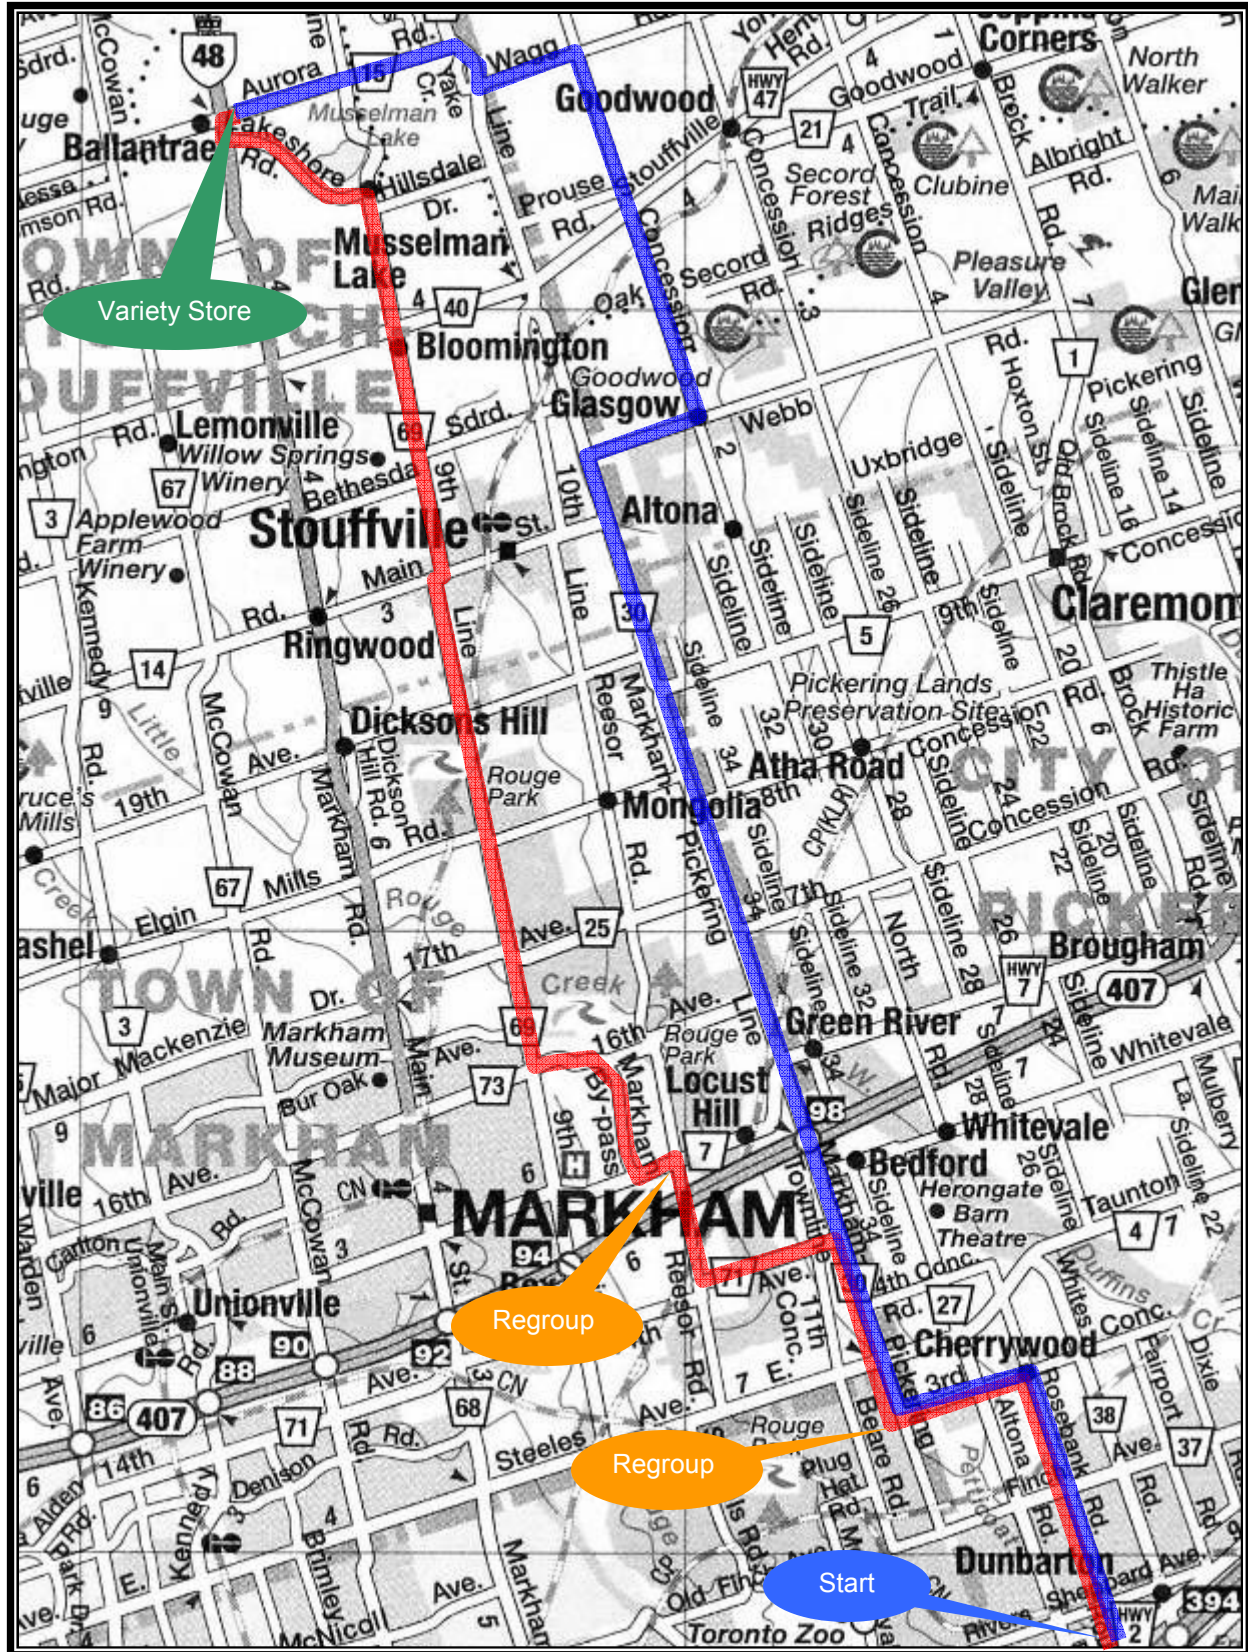

Musselmanns Lake Run 73K

ride by Mark J.

Musselmans Lake Run 73K

ride by Mark J.

Start at Daisy Mart				35.4	0.0	←	Aurora Rd. (head east)
0.0	0.0	→	Rosebank (head north)	39.1	3.7	→	Durham Rd. 30
0.8	0.8	↑	Rosebank	39.9	0.8	←	Wagg Rd.
4.8	4.0	←	Concession 3	41.8	1.9	→	Concession 2
6.9	2.1	→	Scarborough-Pickering Townline Rd. (regroup)	47.9	6.2	→	Webb Rd.
9.8	2.9	←	14th Avenue	49.8	1.9	→	York-Durham Line (Durham Rd. 30)
12.2	2.4	→	Reesor Rd,	66.2	16.4	←	Concession 3
14.2	2.0	←	Hwy 7	68.3	2.1	→	Rosebank
14.5	0.3	→	Donald Cousens Pkwy (regroup)	72.2	4.0	↑	Rosebank
18.6	4.1	→	9th Line	73.0	0.8	Back at Daisy Mart	
25.8	7.2	↑	9th Line				
32.5	6.5	←	Lakeshore Rd.				
35.0	2.6	→	Hwy 48				
35.3	0.3	→	Aurora Rd.				
35.4	0.1	Stop at "Country Stop"					