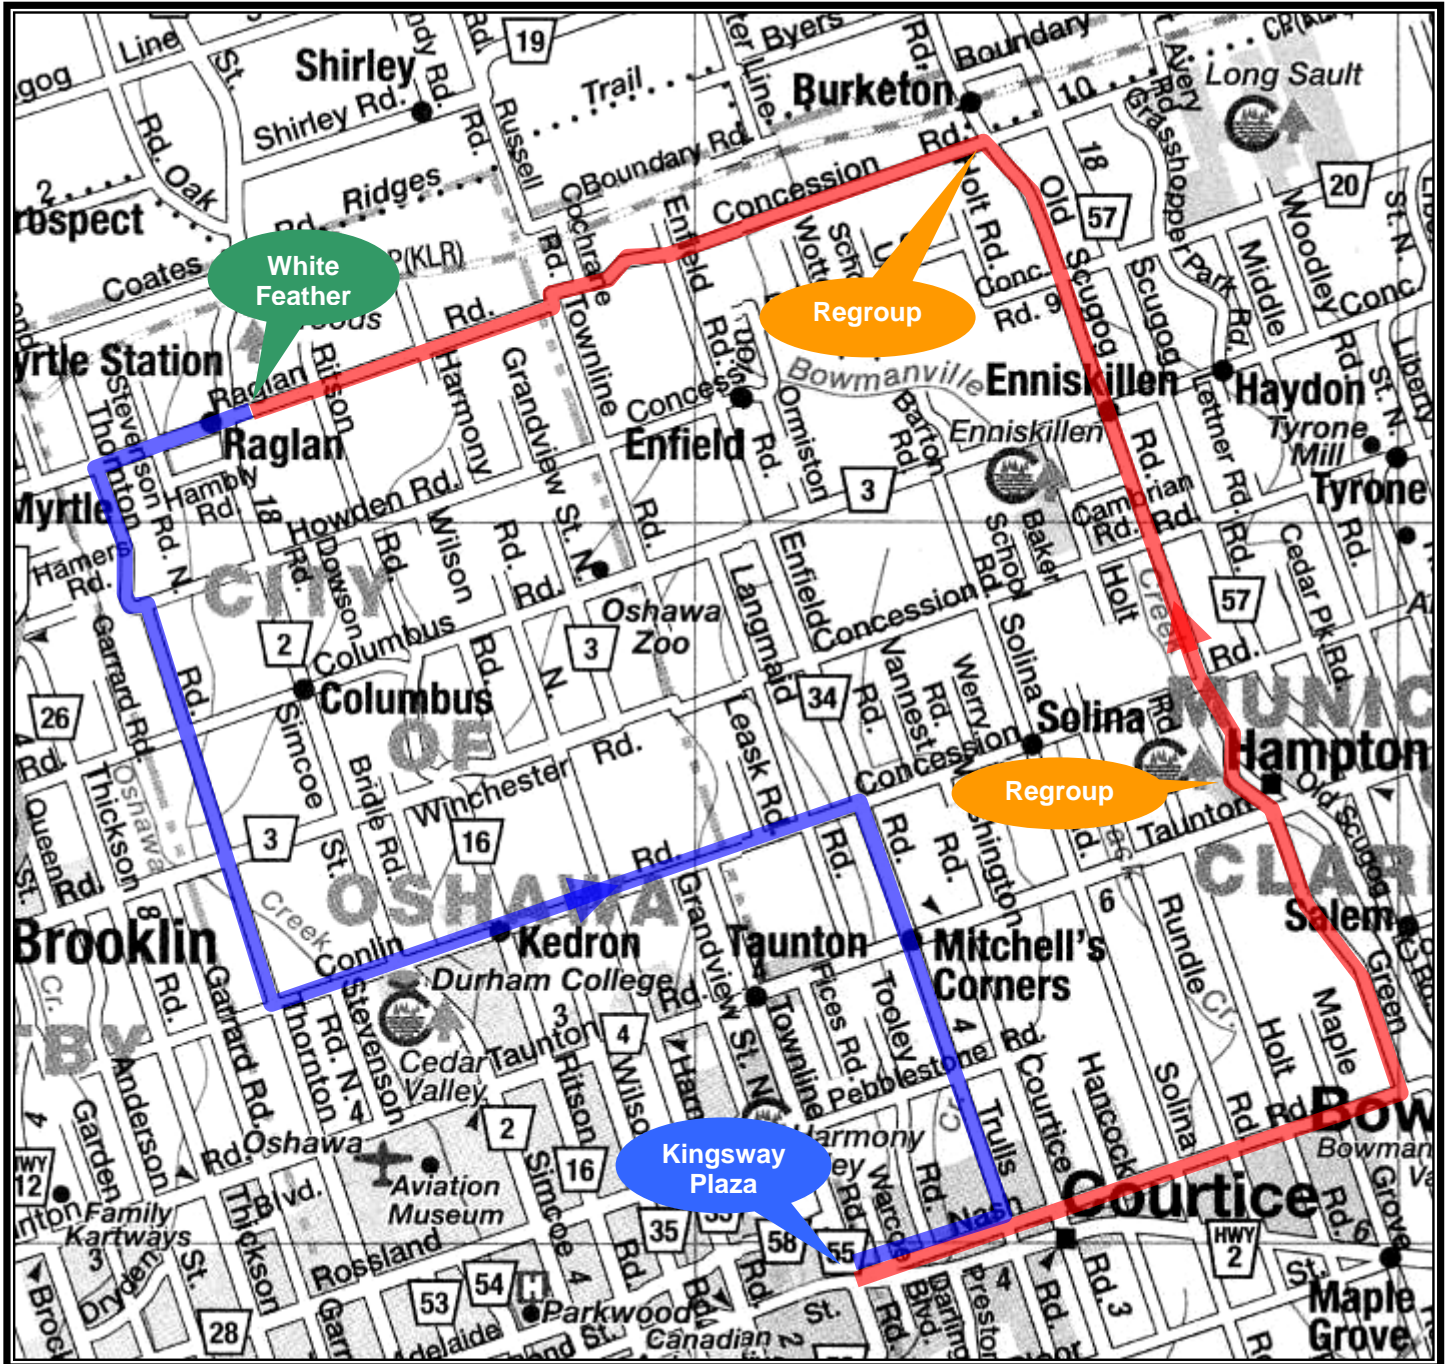

Kingsway Plaza to White Feather 62K

Kingsway Plaza to White Feather 62K

Start at Kingsway Plaza		
0.0	0.0	↑ Nash Rd. (from back of plaza)
8.0	8.0	← Green Rd.
12.8	4.8	→ Millstream Ln.
13.3	0.5	← Old Scugog Rd.
22.8	9.5	← Concession 10
29.5	6.7	↗ Raglan Rd.
34.5 5.0 Break at White Feather		
34.5	0.0	← Raglan Rd. (continue west)
36.5	2.0	← Thornton Rd.
44.5	8.0	← Conlin Rd.
53.2	8.7	→ Enfield Rd. (becomes Trulls)
59.4	6.2	→ Nash Rd.
62.0 2.6 Back at Kingsway		