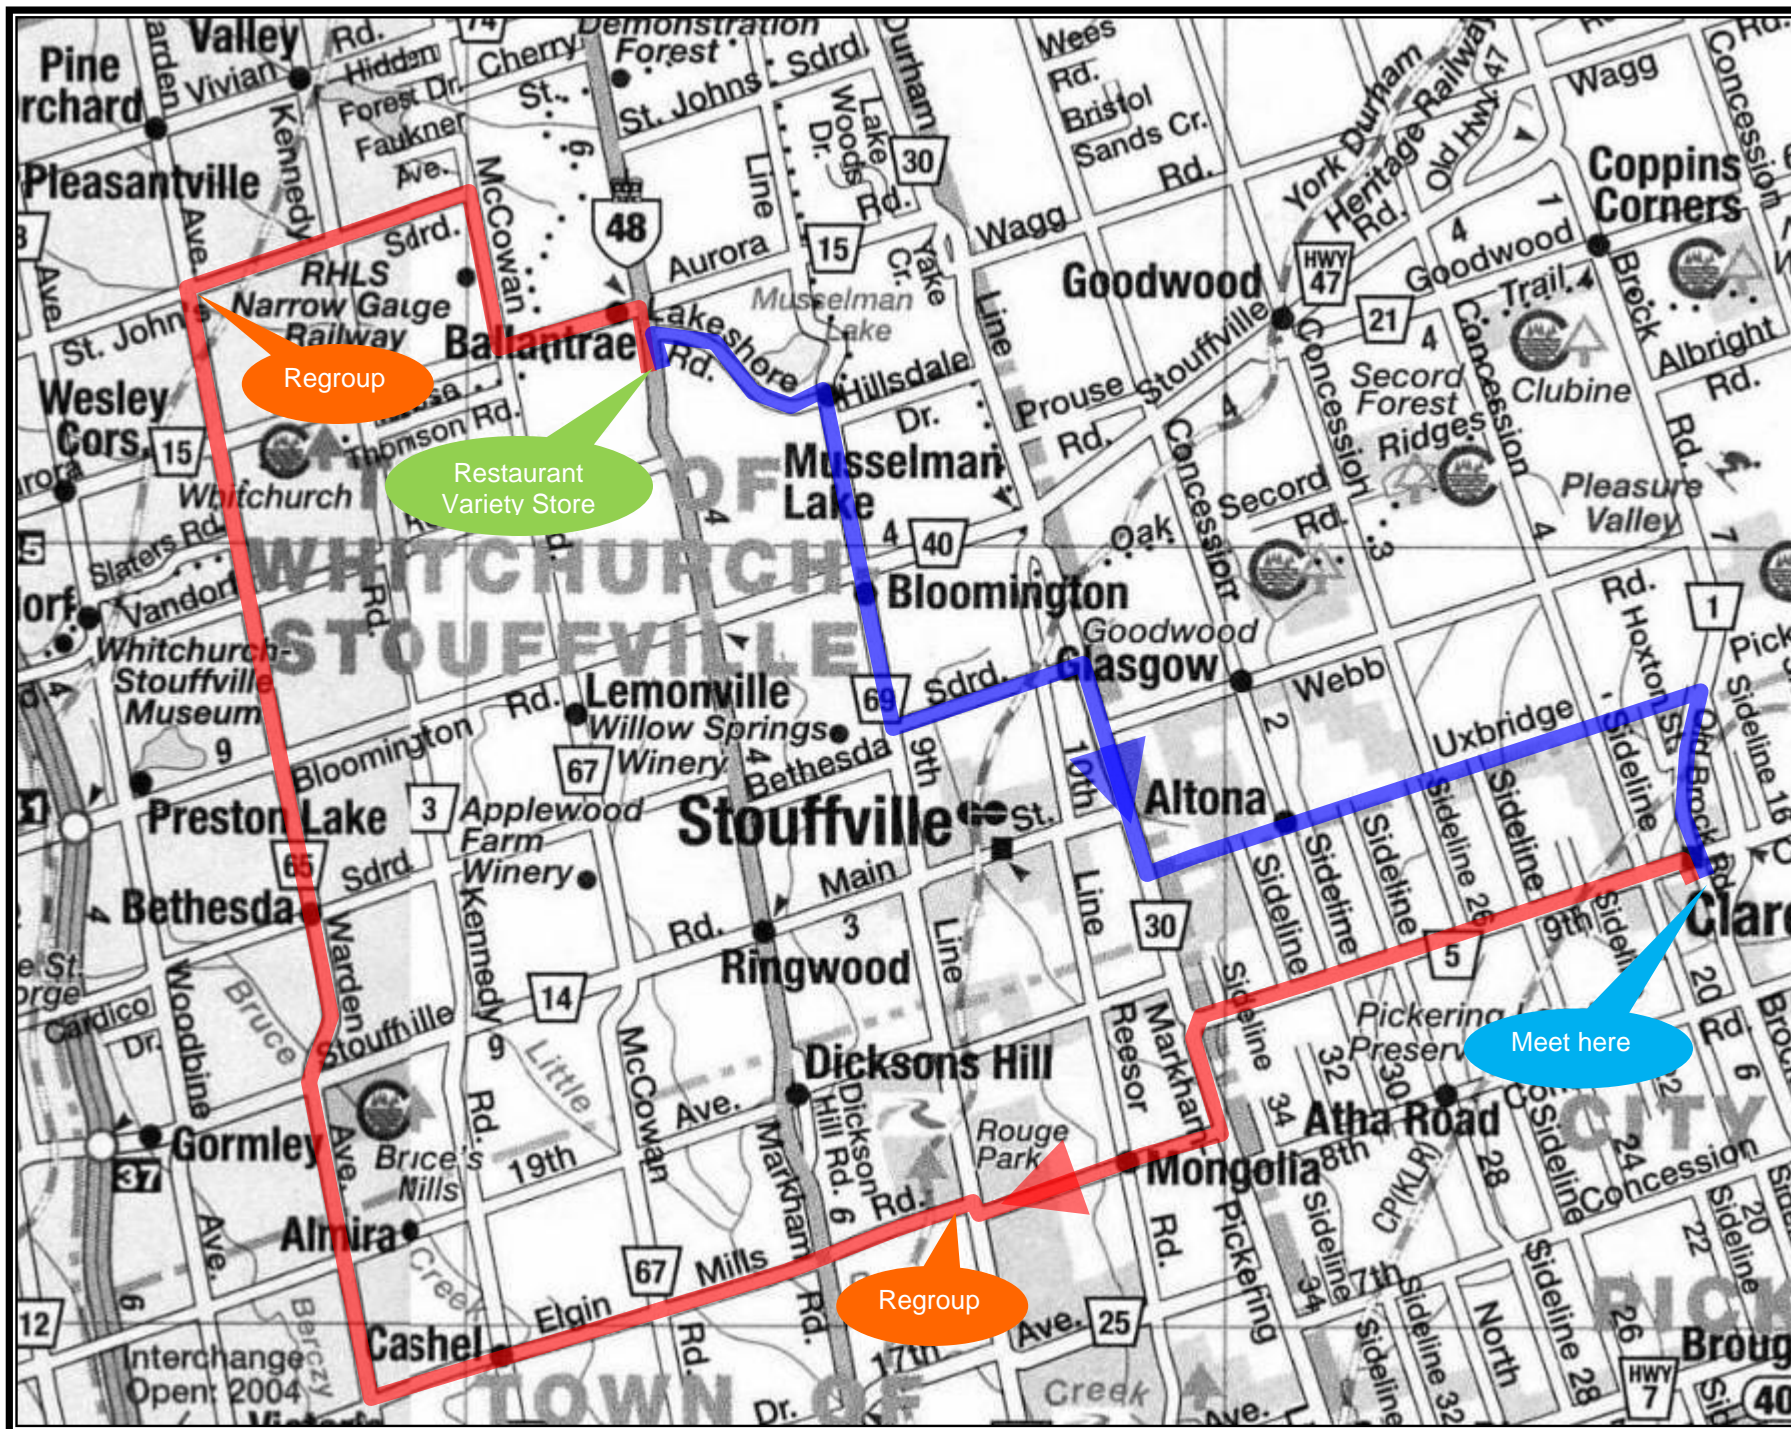

Claremont to Musselman's Lake 66K

Claremont to Musselman's Lake 66K

Start at Claremont Community Centre				41.3	2.1	←┬	Aurora Rd.
0.0	0.0	┬→	Old Brock Rd.	43.2	0.9	┬→	Hwy 48
0.2	0.2	←┬	Durham Rd. 5	43.6 0.4 Breaktime at Restaurant/Variety Store			
7.2	7.0	←┬	York-Durham Line	43.6	0.0	┬→	Hwy 48
8.6	1.3	┬→	Elgin Mills Rd.	43.8	0.2	┬→	Lakeshore Rd.
9.8	1.2	┬↑	Elgin Mills Rd.(jog at Reesor)	46.3	2.6	┬→	9 th Line
12.7	2.9	┬↑	Elgin Mills Rd.(jog at 9 th line)	50.8	4.4	←┬	Bethesda Rd.
20.4	7.7	┬→	Warden Ave. (Regroup)	53.3	2.5	┬→	York-Durham Line
35.1	14.7	┬→	St. Johns Side Rd. (Regroup)	56.1	2.8	←┬	Uxbridge-Pickering Townline Rd.
39.2	4.1	┬→	McCowan	63.6	7.5	┬→	Old Brock Rd.
				66.0 2.4 Back at Claremont			