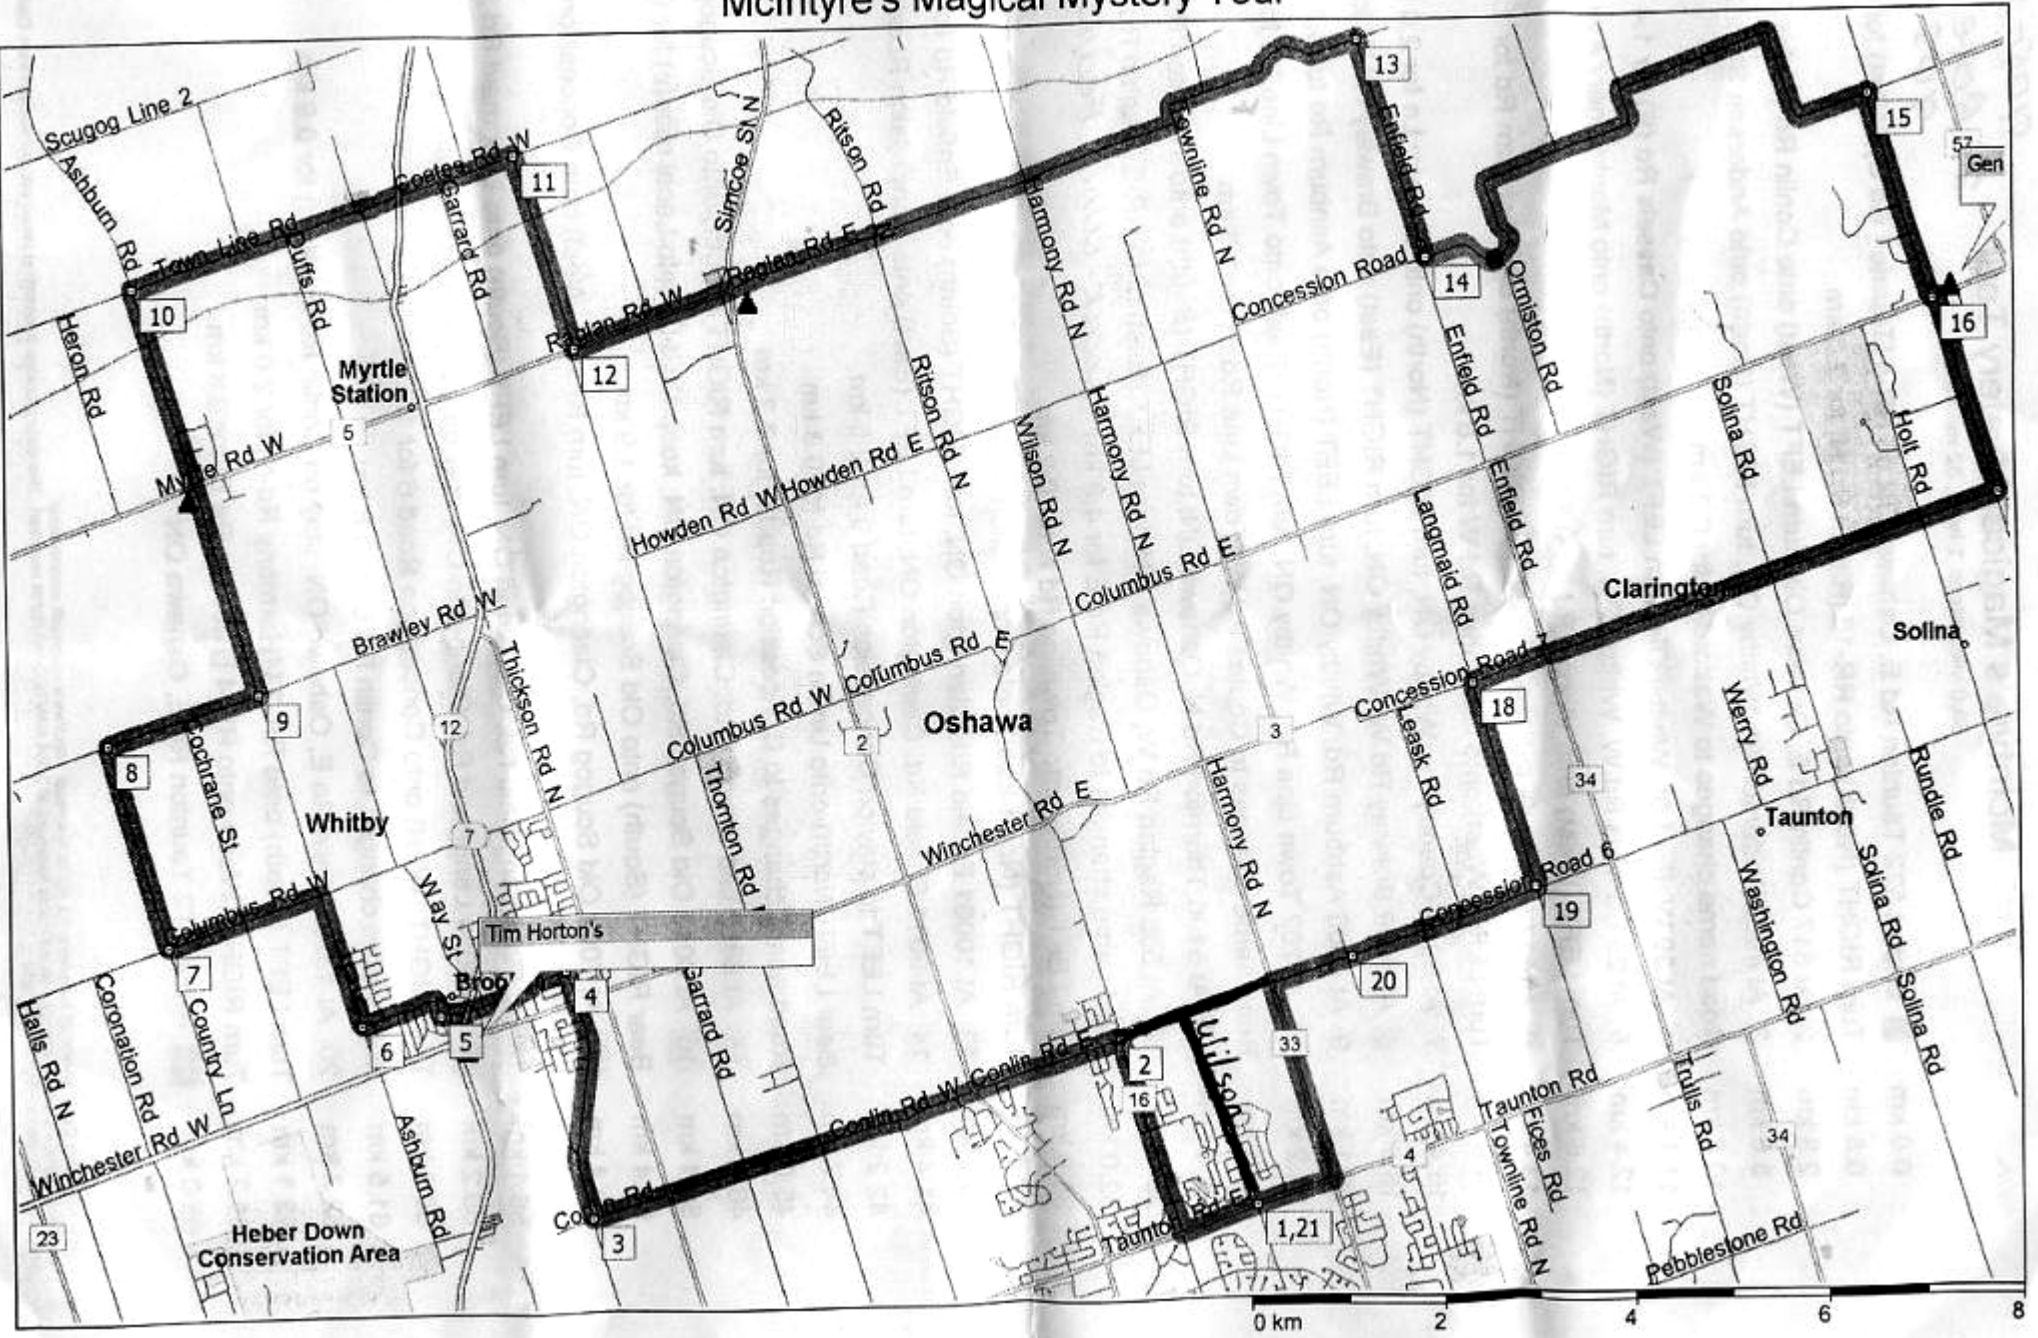

McIntyre's Magical Mystery Tour

McIntyre's Magical Mystery Tour

- 0.0 km Depart Sobey's Plaza, turn RIGHT onto Wilson Rd.
- 2.0 km Turn LEFT (West) onto Conlin Rd (E)
- 8.6 km Turn RIGHT (North) onto Anderson St for 2.2 km
- 10.8 km Road name changes to Watford St for 0.3 km
- 11.1 km Turn LEFT (West) onto Cassels Rd (E)
- 12.4 km Turn RIGHT (North) onto Montgomery Ave for 0.2 km
- 12.6 km Turn LEFT (West) onto Vipond Rd for 0.8 km
- 13.4 km Turn RIGHT (North) onto Ashburn Rd
- 14.8 km Turn LEFT (West) onto Columbus Rd W
- 16.4 km Turn RIGHT (North) onto Country Ln for 2.0 km
- 18.5 km Turn RIGHT (East) onto Brawley Rd W for 1.6 km
- 20.1 km Turn LEFT (North) onto Ashburn Rd for 4.1 km
- 24.2 km Turn RIGHT (East) onto Town Line Rd
- 27.1 km Road name changes to Coates Rd W
- 28.4 km Turn RIGHT (South) onto Thornton Rd N for 2.0 km
- 30.3 km Turn LEFT (East) [Raglan Rd W] for 1.7 km
- 32.0 km Stop at White Feather Farms for a Snack**

- 36.9 km Turn LEFT (North) onto Townline Rd N for 0.2 km
- 37.1 km Turn RIGHT onto Concession Road 10 for 2.1 km
- 39.2 km Turn RIGHT (South) onto Enfield Rd.
- 41.4 km Turn LEFT (East) onto Concession Road 9
- 48.3 km Turn RIGHT (South) onto Old Scugog Rd
- 52.4 km Turn RIGHT (West) onto Concession Road 7
- 58.1 km Turn LEFT (South) onto Langmaid Rd
- 60.3 km Turn RIGHT (West) onto Concession Road 6
- 61.5 km Road name changes to Conlin Rd E
- 64.0 km Turn LEFT (South) onto Wilson Rd.
- 66.0 km Arrive Sobey's Plaza