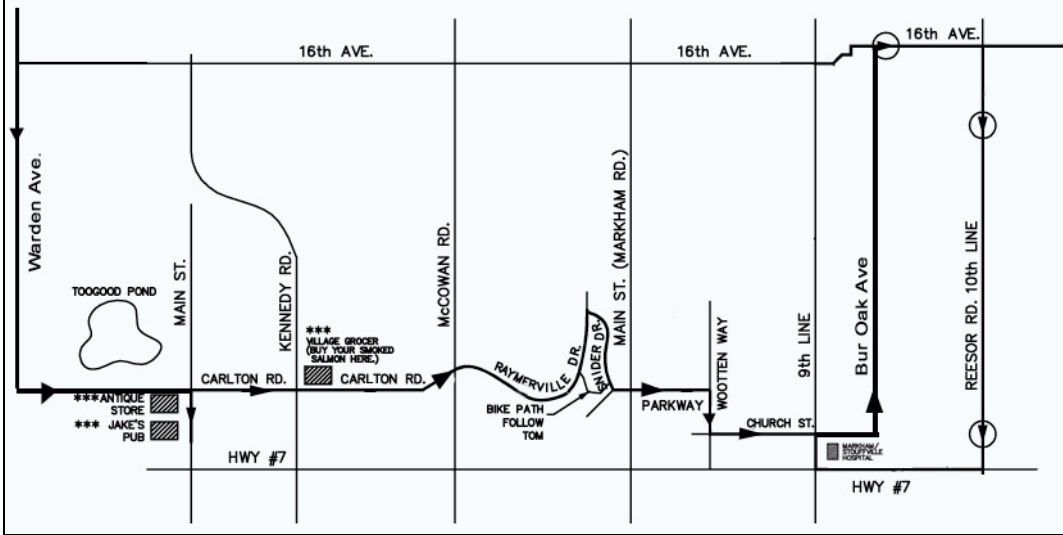

UNIONVILLE

MARKHAM

Close-UP Map

- 0 Turn Left at Finch Ave.
- 4.6 Turn Right Markham/Pickering Townline
- 7.4 Regroup Spot #1
- ← 19.5 Turn Left 19<sup>th</sup> Ave. Regroup Spot #2
- 22.6 Jog Right 9<sup>th</sup> Line/Left 19<sup>th</sup>
- ← 24.7 Jog left at Dickson Hill Road/Right 19<sup>th</sup> Ave
- 31.2 Turn Left Warden Ave.
- ← 38 Turn left Carlton Road
- 40.3 Turn Right Main Street
- 40.4 Jakes Pub on right – LUNCH TIME
- ← 40.4 Left out of Jakes
- 40.5 Turn right Carlton Road
- 44.7 Turn right bike path and follow straight
- 45.1 Emerge from path and over tracks to Bullock
- ← 45.2 Left on Bullock Ave. (changes to Parkway)
- 46.7 Turn Right Wooten Way
- ← 46.9 Turn left Church St.
- ← 48.1 Turn Left Bur Oak Ave.
- 49.7 Turn Right 16<sup>th</sup> Ave.
- 51.1 Turn Right Reesor Road
- ← 55.1 Turn Left 14<sup>th</sup> Ave.
- 57.5 Turn Right Markham/Pickering Townline
- ← 60.4 Turn Left 3<sup>rd</sup> Concession
- 65 Right Bend onto Dixie
- 67 Right turn into Plaza - FINITO